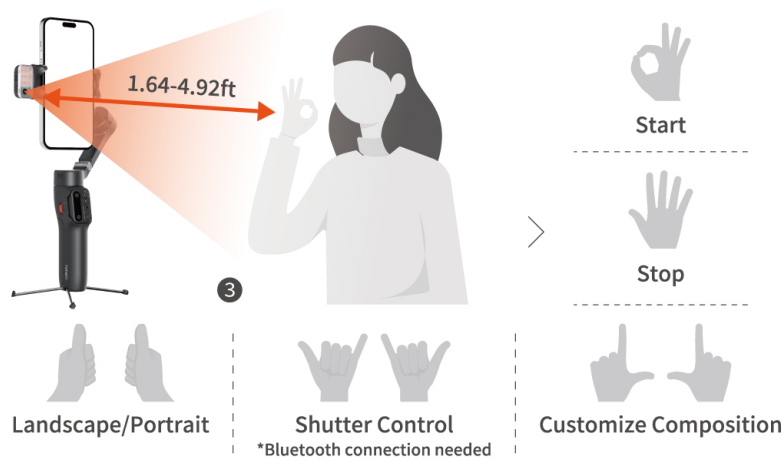

*A solid blue indicator light signifies a successfully established Bluetooth connection.

7 1. Zoom Control requires a Bluetooth connection and must be used within the Hohem Joy app.