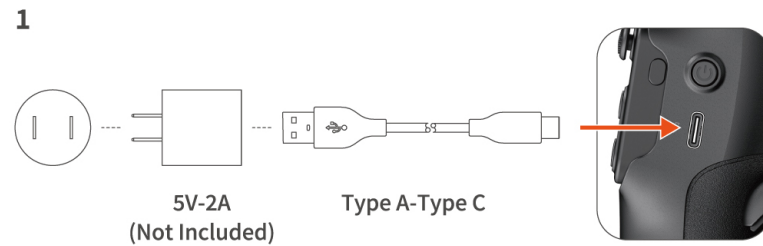

hohem

iSteady V3

AI Tracking Smartphone Gimbal

Quick Start Guide V1.2

WE ARE HERE FOR YOU

Connect us at Facebook

Subscribe for More Information

Shenzhen Hohem Technology Co., Ltd.

ADD: B106, Building 2, jiuxianglin industrial park, 4227 Xili lake road, Xili street, Nanshan, Shenzhen city Guangdong, China

WEB: www.hohem.com
EMAIL: service@hohem.com

CALL CENTER -Toll Free

UNITED STATES:
+1(888)9658512
Mon-Fri: 9:00AM-5:00PM(EST)

UNITED KINGDOM:
+44(0)808 2737578
Mon-Fri: 2:00PM-10:00PM(GMT +0)

CANADA:
+1(855)758 8939
Mon-Fri: 9:00AM-5:00PM(EST)

BRAZIL:
+55 (0)800 5911897
Mon-Fri: 10:00AM-6:00PM(GMT -3)