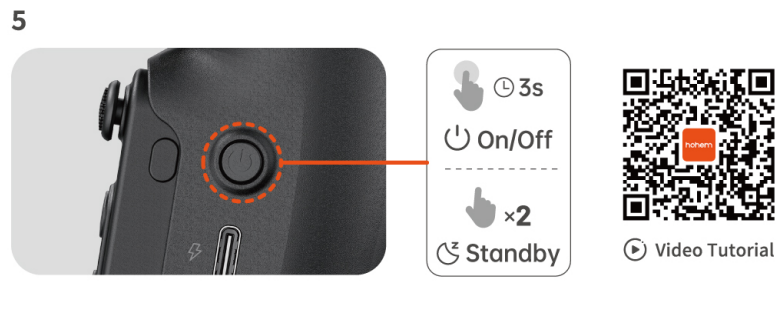

*A solid blue indicator light signifies a successfully established Bluetooth connection.

7 1. Zoom Control requires a Bluetooth connection and must be used within the Hohem Joy app.