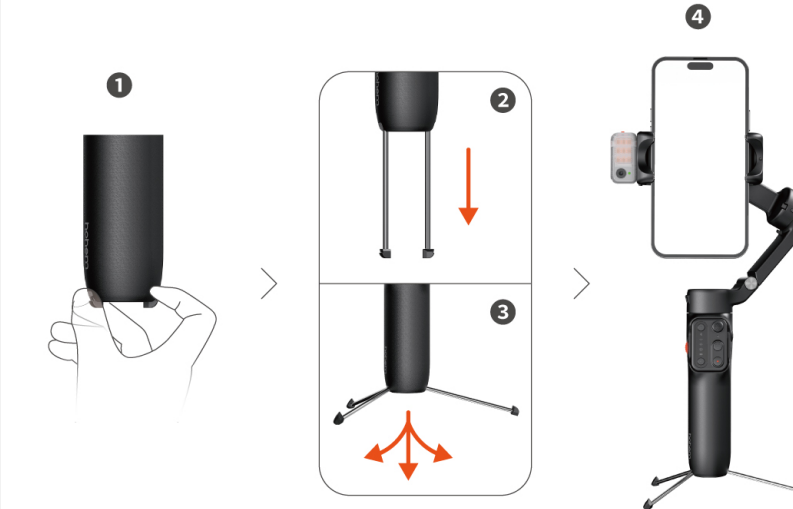

hohem

iSteady V3

AI Tracking Smartphone Gimbal

Quick Start Guide V1.2

WE ARE HERE FOR YOU

Connect us at Facebook

Subscribe for More Information

Shenzhen Hohem Technology Co., Ltd.

ADD: B106, Building 2, jiuxianglin industrial park, 4227 Xili lake road, Xili street, Nanshan, Shenzhen city Guangdong, China

WEB: www.hohem.com
EMAIL: service@hohem.com

CALL CENTER -Toll Free

UNITED STATES:
+1(888)9658512
Mon-Fri: 9:00AM-5:00PM(EST)

UNITED KINGDOM:
+44(0)808 2737578
Mon-Fri: 2:00PM-10:00PM(GMT +0)

CANADA:
+1(855)758 8939
Mon-Fri: 9:00AM-5:00PM(EST)

BRAZIL:
+55 (0)800 5911897
Mon-Fri: 10:00AM-6:00PM(GMT -3)