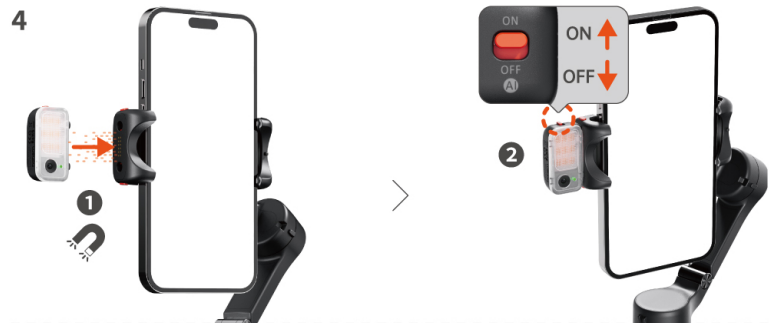

*A solid blue indicator light signifies a successfully established Bluetooth connection.

7 1. Zoom Control requires a Bluetooth connection and must be used within the Hohem Joy app.