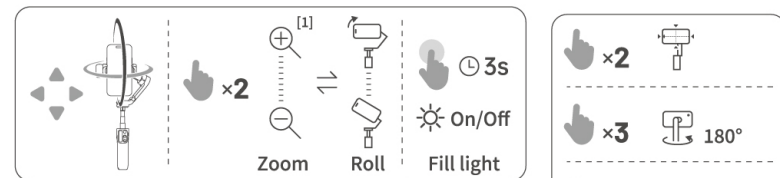

7 1. Zoom Control requires a Bluetooth connection and must be used within the Hohem Joy app.

2. This feature requires the gimbal to be connected to the smartphone via Bluetooth.

3. It is available exclusively through the Hohem Joy app after connecting via Bluetooth.