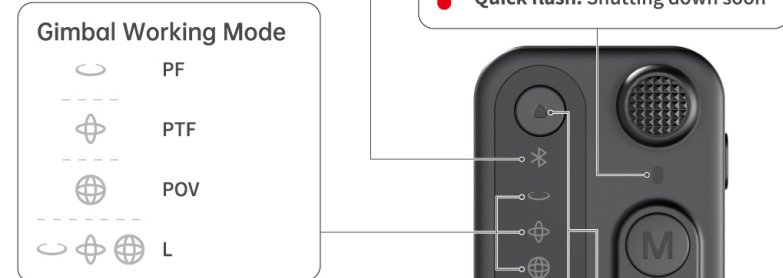

7 1. Zoom Control requires a Bluetooth connection and must be used within the Hohem Joy app.

2. This feature requires the gimbal to be connected to the smartphone via Bluetooth.

3. It is available exclusively through the Hohem Joy app after connecting via Bluetooth.

4. The remote control can be used independently and automatically pairs with the gimbal upon powering on.

Download Hohem Joy for more creative shots.