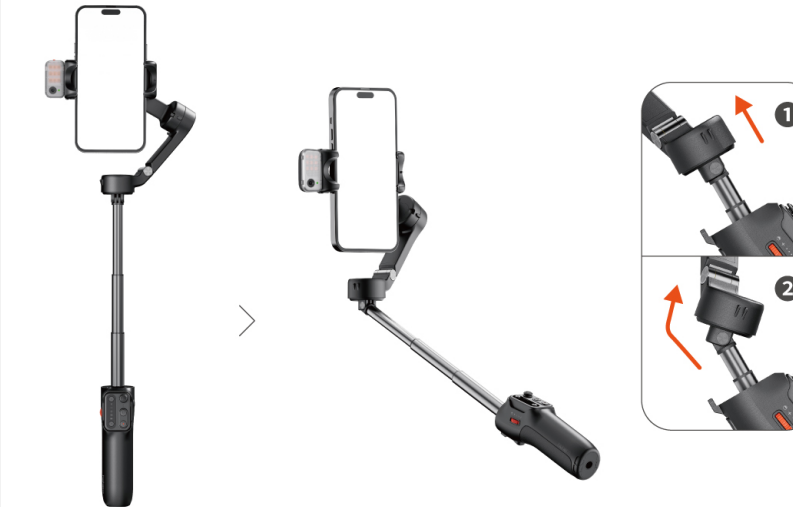

hohem

iSteady V3

AI Tracking Smartphone Gimbal

Quick Start Guide V1.2

WE ARE HERE FOR YOU

Connect us at Facebook

Subscribe for More Information

Shenzhen Hohem Technology Co., Ltd.

ADD: B106, Building 2, jiuxianglin industrial park, 4227 Xili lake road, Xili street, Nanshan, Shenzhen city Guangdong, China

WEB: www.hohem.com
EMAIL: service@hohem.com

CALL CENTER -Toll Free

UNITED STATES:
+1(888)9658512
Mon-Fri: 9:00AM-5:00PM(EST)

UNITED KINGDOM:
+44(0)808 2737578
Mon-Fri: 2:00PM-10:00PM(GMT +0)

CANADA:
+1(855)758 8939
Mon-Fri: 9:00AM-5:00PM(EST)

BRAZIL:
+55 (0)800 5911897
Mon-Fri: 10:00AM-6:00PM(GMT -3)