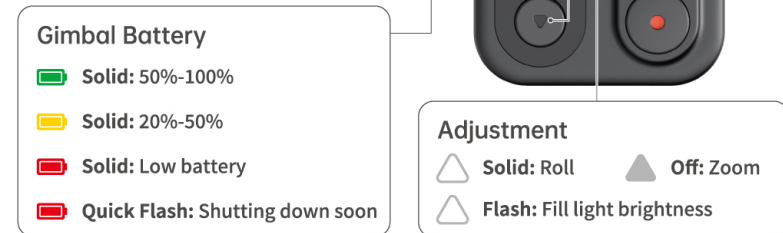

Download Hohem Joy for more creative shots.