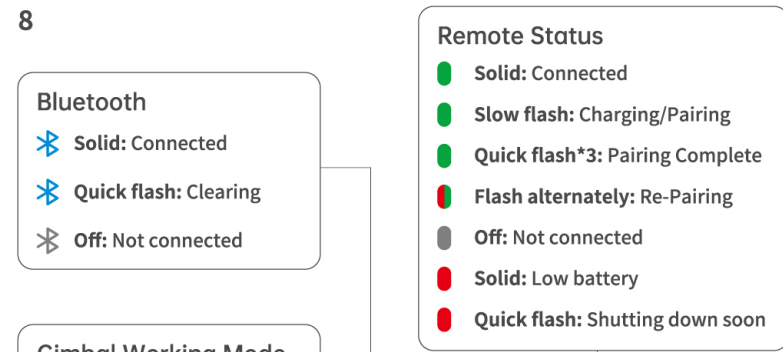

UNITED KINGDOM:
+44(0)808 2737578
Mon-Fri: 2:00PM-10:00PM(GMT +0)

CANADA:
+1(855)758 8939
Mon-Fri: 9:00AM-5:00PM(EST)

BRAZIL:
+55 (0)800 5911897
Mon-Fri: 10:00AM-6:00PM(GMT -3)

*A solid blue indicator light signifies a successfully established Bluetooth connection.

7 1. Zoom Control requires a Bluetooth connection and must be used within the Hohem Joy app.

2. This feature requires the gimbal to be connected to the smartphone via Bluetooth.

3. It is available exclusively through the Hohem Joy app after connecting via Bluetooth.

4. The remote control can be used independently and automatically pairs with the gimbal upon powering on.

Download Hohem Joy for more creative shots.